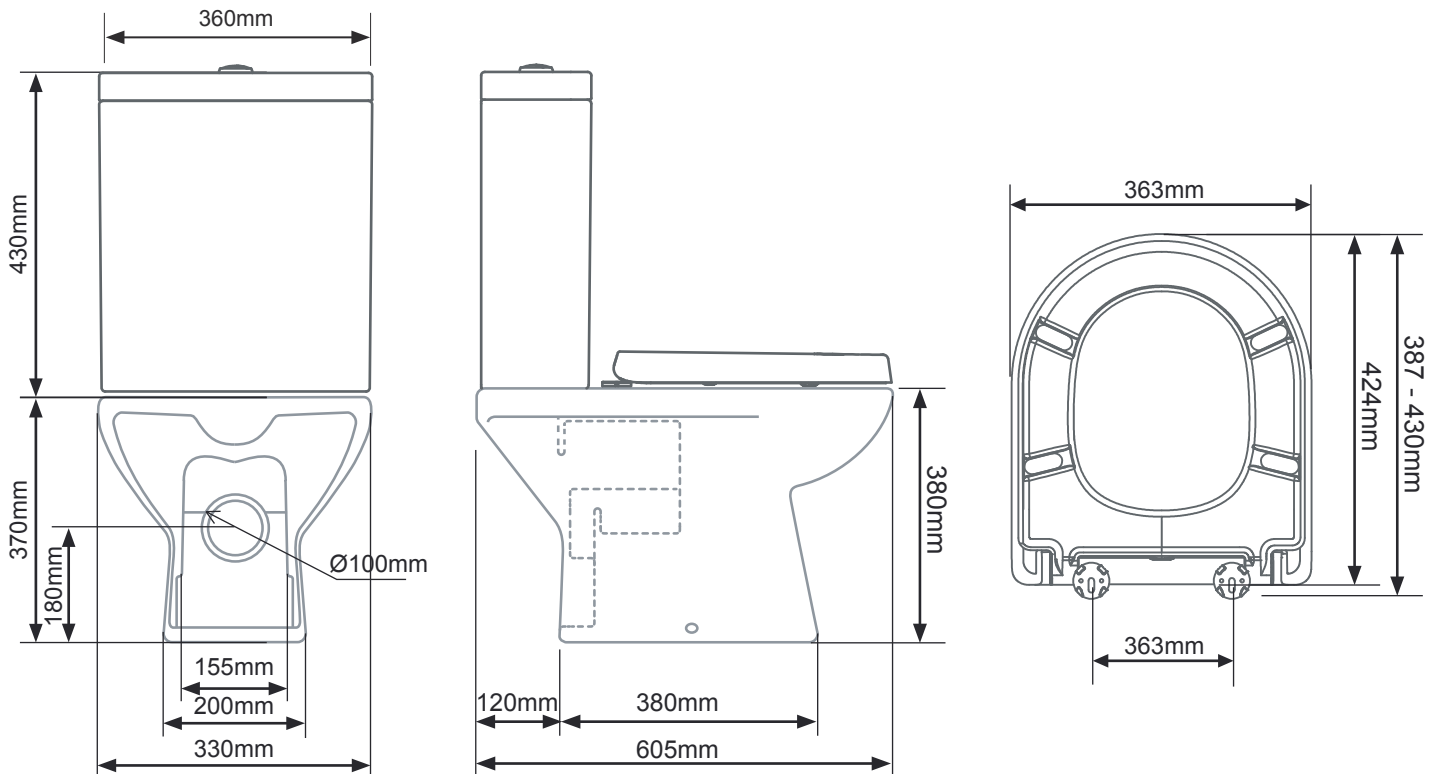

No.	Description	Product Code	Fixings included	Gross Weight	Net Weight
1	Q60 Cistern inc. Flush Fitting & Lid	C900S	Yes	15.2kg	---
2	Ion Soft Close Toilet Seat	TS150S	Yes	2.4kg	---
3	Micra Short Projection WC Pan	P100S	Yes	21.2kg	---

### Cistern Settings:

Full Flush Volume: 6L

Reduced Flush Volume: 4L

### FAQ's

What side is the inlet located? **Right hand side**

Are there any other compatible seats? **No**

Can this pan be used with a side connection outlet pipe? **Yes**

The cistern lid won't shut/the cistern isn't working correctly. **Ensure the inlet and flush valves are set to the correct heights. See "Cistern Settings" above.**