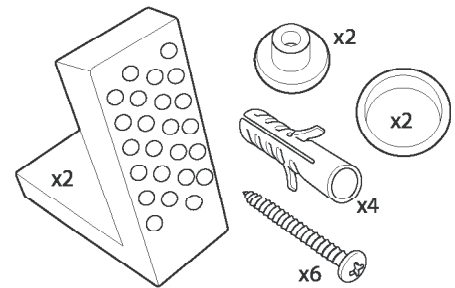

Floor Fixing Kit:

FAQ's

What side is the inlet located? **Right hand side**

Are there any other compatible seats? **No**

Can this pan be used with a side connection outlet pipe? **Yes**

The cistern lid won't shut/the cistern isn't working correctly. **Ensure the inlet and flush valves are set to the correct heights. See "Cistern Settings" above.**